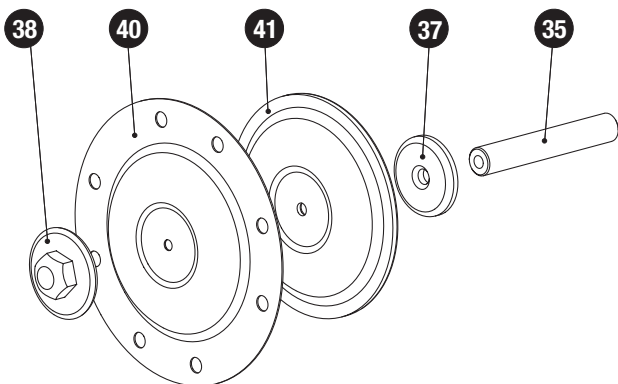

Rev. 10-08

BEDU
≡ POMPEN ≡

EXPLODED VIEWS

Exploded View shows Rugged Diaphragm

Teflon Diaphragms

Grounding Strap