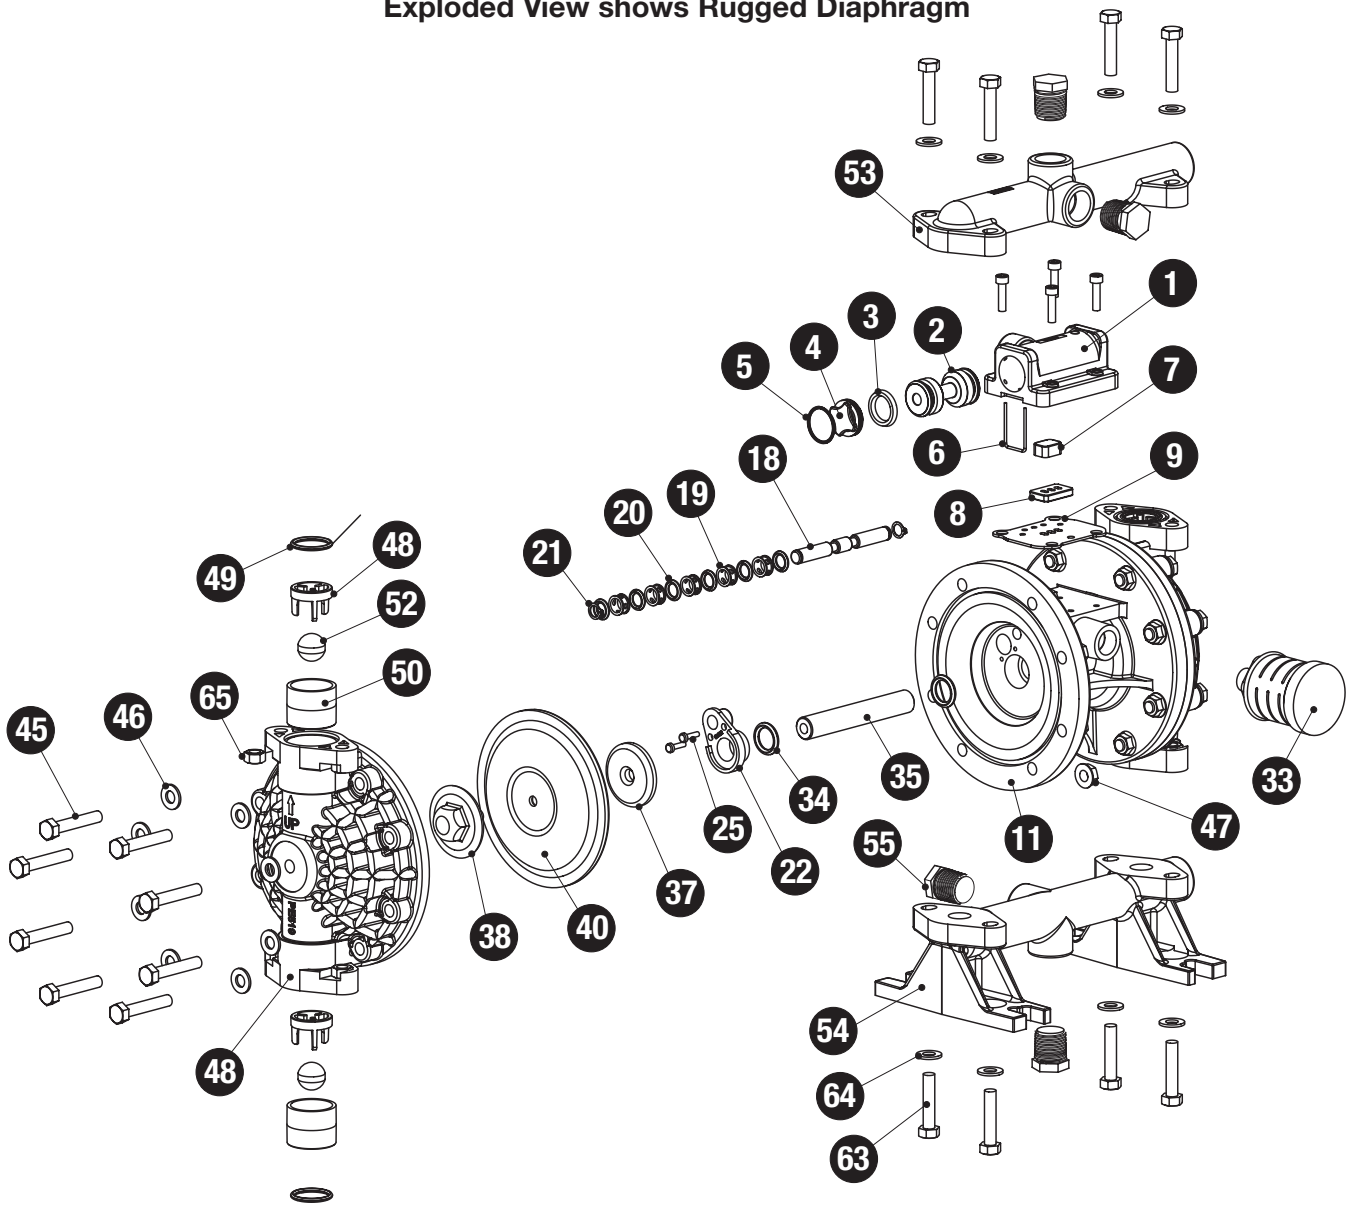

E5 1/2" Bolted Plastic Parts List

AIR VALVE ASSEMBLY					
Item	Description	Qty.	Standard: Polypropylene		Option 1: Aluminum
	Air Valve Assembly (Includes items 1-10)		E500		E500
1	Valve Body	1	E500A		E500A
2	Valve Spool Assembly (Includes U-Cups)	1	E500B ASY		E500B ASY
3	Valve Spool U-Cup	2	P98-104A		P98-104A
4	End Cap Assembly (Includes O-Ring)	2	E500D		E500D
5	End Cap O-Ring (Not Sold Separately)	2	E500E ASY		E500E ASY
6	Staple	2	E500F		E500F
7	Air Diverter	1	E500G		E500G
8	Valve Insert	1	E500H		E500H
9	Valve Gasket	1	E500J		E500J
10	Valve Screw	4	S1001		S1001
AIR END ASSEMBLY					
Item	Description	Qty.			
11	Center Section	1	E501A		E501A-SC
18	Pilot Shaft	1	E503A		E503A
19	Pilot Shaft Spacer	5	E503C		E503C
20	Pilot Shaft O-Ring	6	E503B		E503B
21	Pilot Shaft Snap Ring	2	E503D		E503D
22	Shaft Retainer	2	E501B		E501B
25	Shaft Retainer Screw	4	E501C		E501C
33	Muffler	1	VTM-3		VTM-3
DIAPHRAGM ASSEMBLY					
Item	Description	Qty.	TPE/Rubber	Teflon Bonded	Teflon 2-Piece
34	Main Shaft O-Ring	2	E502B	E502B	E502B
35	Main Shaft	1	E502A	E502A	E502A
37	Inner Diaphragm Plate	2	V199	V199	V199
38	Outer Diaphragm Plate	2	PV199B KV199B CV199B	PV199B KV199B CV199B	PV199B KV199B CV199B
40	Diaphragm	2	E505BN E505VT E505XL E505ND E505N E505FG	E505TX	E505TF
41	Back-Up Diaphragm	2	N/A	N/A	E505N
WET END ASSEMBLY					
Item	Description	Qty.	Standard: Polypropylene	Option 1: Kynar	Option 2: Groundable Acetal
44	Water Chamber	2	PE519	KE519	CE519
45	Water Chamber Bolt	16	SV187A	SV187A	SV187A
46	Water Chamber Washer	16	SV189C	SV189C	SV189C
47	Water Chamber Nut	16	SV185B	SV185B	SV185B
48	Valve Ball Cage	4	PE522	KE522	CE522
49	Valve Seat O-ring	4	E510BN E510ND E510TES E510TEV E510VT E510VT		
50	Valve Seat	4	PE521	KE521	CE521
52	Valve Ball	4	V111A V111BN V111FG V111SS V111TF V111VT V111XL		
53	Discharge Manifold Assembly (Includes Plugs)	1	PE520 ASY	KE520 ASY	CE520 ASY
54	Inlet Manifold Assembly (Includes Plugs)	1	PE520F ASY	KE520F ASY	CE520F ASY
55	Manifold Plugs	4	PS80-8NP	P8NK	P8NK
63	Manifold Bolts	8	SV189D	SV189D	SV189D
64	Manifold Washers	8	SV189C	SV189C	SV189C
65	Manifold Nuts	8	SV164D	SV164D	SV164D
67	Grounding Strap	1	NA	NA	E518

Rev. 10-08

BEDU
≡ POMPEN ≡

EXPLODED VIEWS

Exploded View shows Rugged Diaphragm